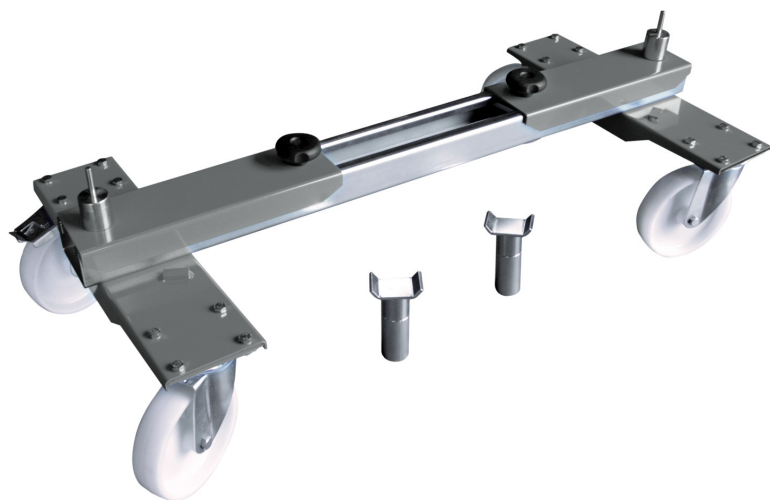

T10 Transport Dolly

The UnoLiner T10 Transport Dolly is equipped with a strong frame and four swivel casters, which makes it perfect for moving damaged vehicles around in your repair workshop. Roll the damaged vehicle fast and easy onto any of UnoLiner's *Roll-Over* or *In-Ground* chassis straightening and collision repair benches, even if the vehicle in question has no tires.

Features

- ✓ Moves damaged vehicles
- ✓ Swivel casters
- ✓ Sturdy and reliable
- ✓ Easy to store

Technical data

Length	682	mm
Width	360	mm
Height	200	mm