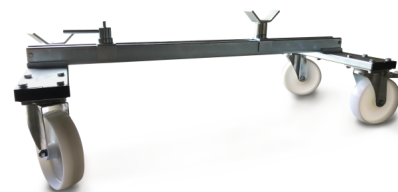

T10 Transport Dolly

The UnoLiner T10 Transport Dolly is equipped with a strong frame and four swivel casters, which makes it perfect for moving damaged vehicles around in your repair workshop. Roll the damaged vehicle fast and easy onto any of UnoLiner's *Roll-Over* or *In-Ground* chassis straightening and collision repair benches, even if the vehicle in question has no tires.

Features

- ✓ Moves damaged vehicles
- ✓ Swivel casters
- ✓ Sturdy and reliable
- ✓ Easy to store

Technical data

Length	682	mm
Width	360	mm
Height	200	mm